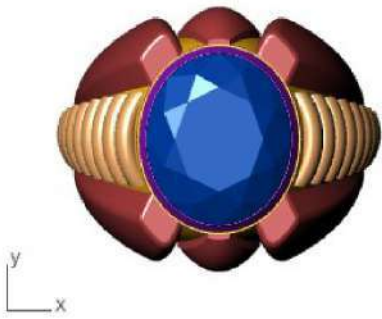

	Oval	Diamond
	12.00 X 10.00	1 4.54tw

Diamond (3.52 spg) Set Material

Top ▾

Perspective ▾

Front ▾

Right ▾

GEM REPORTER

Total Gem Weight **4.54** Total Gem Count **1**

Update Save Report

	Oval	Diamond
	12.00 X 10.00	1 4.54tw <input type="button" value="▶"/>

Diamond (3.52 spg)

Top ▾

Perspective ▾

Front ▾

Right ▾

GEM REPORTER