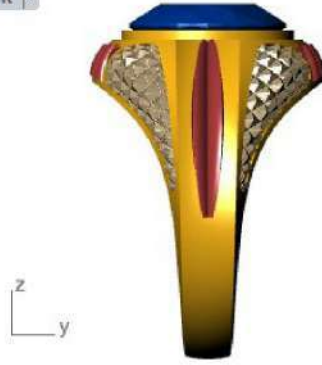

Right ▾

GEM REPORTER

Total Gem Weight **4.40** Total Gem Count **1**

Update Save Report

	Radiant	Diamond
	10.00 X 8.00	1 4.40tw <input type="button" value="▶"/>

Diamond (3.52 spg)

Top ▾

Perspective ▾

Front ▾

Right ▾

GEM REPORTER

Total Gem Weight **3.37** Total Gem Count **1**

Update Save Report

	Oval	Diamond
	11.00 X 9.00	1 3.37tw <input type="button" value="▶"/>

Diamond (3.52 spg)

Top ▾

Perspective ▾

Front ▾

Right ▾

GEM REPORTER

Total Gem Weight **4.54** Total Gem Count **1**

Update Save Report

	Oval	Diamond
	12.00 X 10.00	1 4.54tw <input type="button" value="▶"/>

Diamond (3.52 spg)