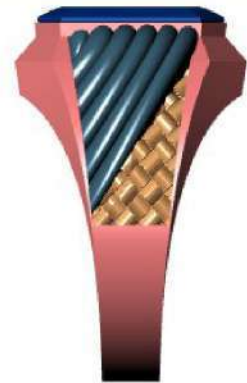

GEM REPORTER

Total Gem Weight **5.68** Total Gem Count **1**

Update Save Report

	Radiant	Diamond
	11.50 X 9.50	1 5.68tw <input type="button" value="▶"/>

Diamond (3.52 spg)

Top

Perspective

Front

Right

GEM REPORTER

Total Gem Weight: 4.30 Total Gem Count: 1

Update Save Report

	Emerald	Diamond
	12.00 X 10.00	1 4.30tw

Diamond (3.52 spg) Set Material

Top ▾

Perspective ▾