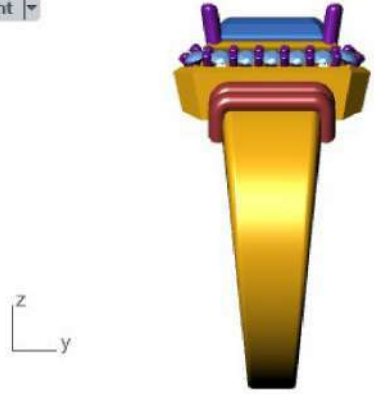

Front ▾

Right ▾

GEM REPORTER

Total Gem Weight: 5.16 Total Gem Count: 1

Update [▶] Save Report [▶]

	Oval	Diamond
	14.50 X 11.50	1 5.16tw [▶]

Diamond (3.52 spg) [▾] Set Material [▶]

Top ▾

Perspective ▾

Front ▾

Right ▾

GEM REPORTER

Total Gem Weight **3.56** Total Gem Count **23**

Update Save Report

	Round	Diamond	
	1.70 X 1.70	22	0.41tw <input type="button" value="▶"/>
	Emerald	Diamond	
	9.00 X 7.00	1	3.15tw <input type="button" value="▶"/>