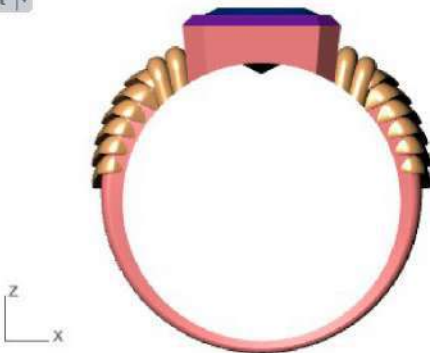

Total Gem Weight: 5.08 Total Gem Count: 1

Update Save Report

	Emerald	Diamond
	12.00 X 10.22	1 5.08tw

Diamond (3.52 spg) Set Material

Top ▾

Perspective ▾

Front ▾

Right ▾

GEM REPORTER

Total Gem Weight: 3.71 Total Gem Count: 1

Update Save Report

	Emerald	Diamond
	10.80 X 9.20	1 3.71tw

Diamond (3.52 spg) Set Material

Top ▾

Perspective ▾

Front ▾