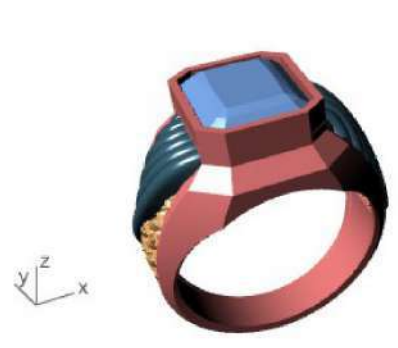

Total Gem Weight: 5.08 Total Gem Count: 1

Update Save Report

	Emerald	Diamond
	12.00 X 10.22	1 5.08tw

Diamond (3.52 spg) Set Material

Top ▾

Perspective ▾

Front ▾

Right ▾