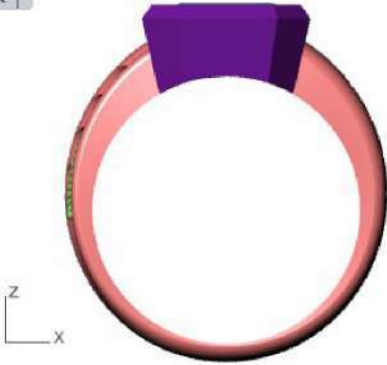

	Oval	Diamond
	12.00 X 10.00	1 3.71tw <input type="button" value="▶"/>

Diamond (3.52 spg)

Top ▾

Perspective ▾

Front ▾

Right ▾

GEM REPORTER

Total Gem Weight: 6.40 Total Gem Count: 1

Update Save Report

	Emerald	Diamond
	13.00 X 11.00	1 6.40tw

Diamond [3.52 spg] Set Material

Top ▾

Perspective ▾

Front ▾

Right ▾

GEM REPORTER