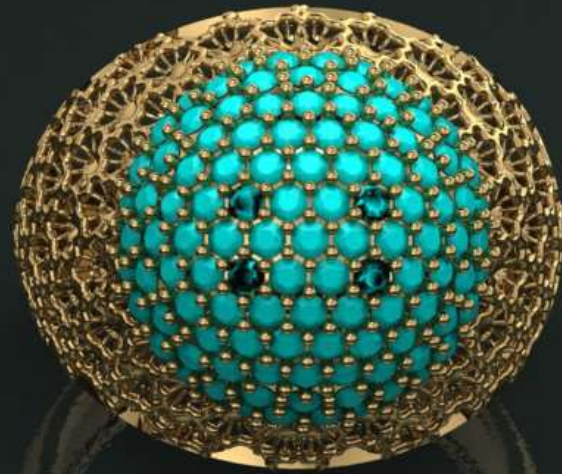

E.yzk 97

E.yzk 98

Top ▾

Perspective ▾

Front ▾

Right ▾

GEM REPORTER

Total Gem Weight **4.54** Total Gem Count **1**

Update Save Report

	Oval	Diamond
	12.00 X 10.00	1 4.54tw <input type="button" value="▶"/>

Diamond (3.52 spg)

Top ▾

Perspective ▾

Front ▾

Right ▾

GEM REPORTER