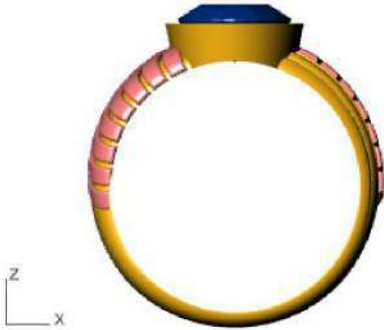

	Oval	Diamond
	11.00 X 9.00	1 3.37tw

Diamond (3.52 spg) Set Material

Top ▾

Perspective ▾

Front ▾

Right ▾

GEM REPORTER

Total Gem Weight **2.84** Total Gem Count **1**

Update Save Report

	Oval	Diamond
	11.00 X 9.00	1 2.84tw <input type="button" value="▶"/>

Diamond (3.52 spg)

Top ▾

Perspective ▾

Front ▾

Right ▾

GEM REPORTER