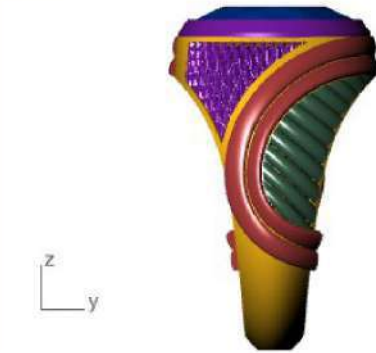

E.yzk 97

E.yzk 98

Top ▾

Perspective ▾

Front ▾

Right ▾

GEM REPORTER

Total Gem Weight **4.54** Total Gem Count **1**

Update Save Report

	Oval	Diamond
	12.00 X 10.00	1 4.54tw <input type="button" value="▶"/>

Diamond (3.52 spg)

Top ▾

Perspective ▾

Front ▾

Right ▾

GEM REPORTER

Total Gem Weight **4.42** Total Gem Count **1**

Update Save Report

	Oval	Diamond
	13.00 X 11.00	1 4.42tw <input type="button" value="▶"/>

Diamond (3.52 spg)

Top ▾

Perspective ▾

Front ▾

Right ▾