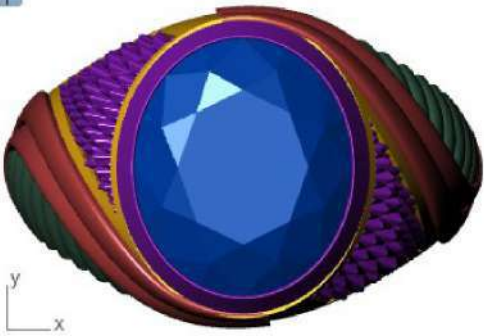

E.yzk 97

E.yzk 98

Top ▾

Perspective ▾

Front ▾

Right ▾

GEM REPORTER

Total Gem Weight **4.54** Total Gem Count **1**

Update Save Report

	Oval	Diamond
	12.00 X 10.00	1 4.54tw <input type="button" value="▶"/>

Diamond (3.52 spg)

Top ▾

Perspective ▾

Front ▾

Right ▾

GEM REPORTER