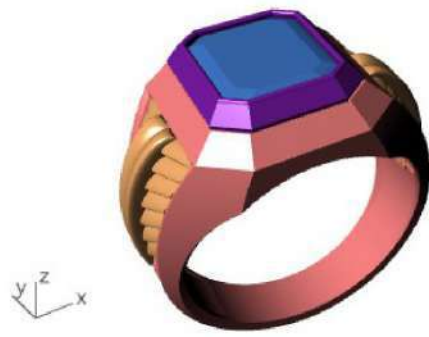

Update Save Report

	Oval	Diamond
	11.16 X 8.72	1 2.47tw <input type="button" value="▶"/>

Diamond (3.52 spg)

Top ▾

Perspective ▾

Front ▾

Right ▾

GEM REPORTER

Total Gem Weight: 5.08 Total Gem Count: 1

Update Save Report

	Emerald	Diamond
	12.00 X 10.22	1 5.08tw

Diamond (3.52 spg) Set Material

Top ▾

Perspective ▾

Front ▾

Right ▾