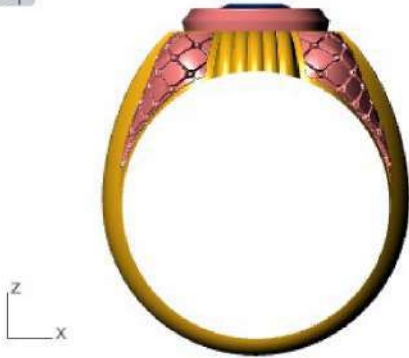

Front ▾

Right ▾

GEM REPORTER

Total Gem Weight **3.37** Total Gem Count **1**

Update Save Report

	Oval	Diamond
	11.00 X 9.00	1 3.37tw <input type="button" value="▶"/>

Diamond (3.52 spg)

Top ▾

Perspective ▾

Front ▾

Right ▾

GEM REPORTER

Total Gem Weight **4.54** Total Gem Count **1**

Update Save Report

	Oval	Diamond
	12.00 X 10.00	1 4.54tw <input type="button" value="▶"/>

Diamond (3.52 spg)

Top ▾

Perspective ▾

Front ▾

Right ▾

GEM REPORTER

Total Gem Weight **5.39** Total Gem Count **1**

Update Save Report

	Cushion	Diamond
	12.00 X 9.00	1 5.39tw <input type="button" value="▶"/>