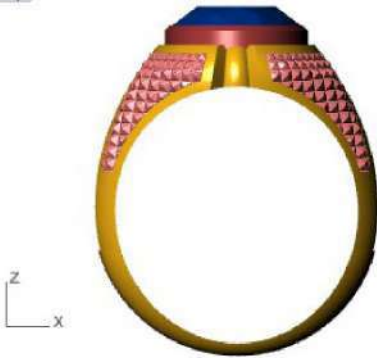

E.yzk 97

E.yzk 98

Top ▾

Perspective ▾

Front ▾

Right ▾

GEM REPORTER

Total Gem Weight **4.54** Total Gem Count **1**

Update Save Report

	Oval	Diamond
	12.00 X 10.00	1 4.54tw <input type="button" value="▶"/>

Diamond (3.52 spg)

Top ▾

Perspective ▾

Front ▾

Right ▾

GEM REPORTER

Total Gem Weight **4.42** Total Gem Count **1**

Update Save Report

	Oval	Diamond
	13.00 X 11.00	1 4.42tw <input type="button" value="▶"/>

Diamond (3.52 spg)

Top ▾

Perspective ▾

Front ▾

Right ▾