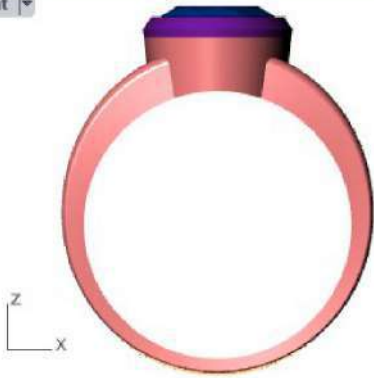

GEM REPORTER

Total Gem Weight **3.84** Total Gem Count **1**

Update Save Report

	Oval	Diamond
	12.44 X 10.44	1 3.84tw <input type="button" value="▶"/>

Diamond [3.52 spg]

Top ▾

Perspective ▾

Front ▾

Right ▾

GEM REPORTER

Total Gem Weight: 3.71 Total Gem Count: 1

Update Save Report

	Oval	Diamond
	12.00 X 10.00	1 3.71tw

Diamond (3.52 spg) Set Material

Top ▾

Perspective ▾