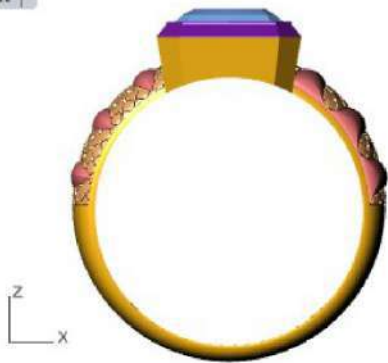

	Radiant	Diamond
	9.33 X 7.56	1 2.93tw <input type="button" value="▶"/>

Diamond (3.52 spg)

Top ▾

Perspective ▾

Front ▾

Right ▾

GEM REPORTER

Total Gem Weight **4.40** Total Gem Count **1**

Update Save Report

	Radiant	Diamond
	10.00 X 8.00	1 4.40tw <input type="button" value="▶"/>

Diamond (3.52 spg)

Top ▾

Perspective ▾

Front ▾

Right ▾

GEM REPORTER

Total Gem Weight **5.15** Total Gem Count **1**

Update Save Report

	Radiant	Diamond
	11.00 X 9.00	1 5.15tw <input type="button" value="▶"/>

Diamond (3.52 spg)

Top ▾

Perspective ▾

Front ▾

Right ▾