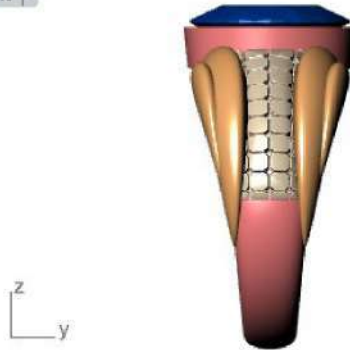

Diamond (3.52 spg)

Top ▾

Perspective ▾

Front ▾

Right ▾

GEM REPORTER

Total Gem Weight: 4.54 Total Gem Count: 1

Update Save Report

	Oval	Diamond
	12.00 X 10.00	1 4.54tw

Diamond (3.52 spg) Set Material

Top ▾

Perspective ▾

Front ▾

Right ▾

GEM REPORTER

Total Gem Weight **4.54** Total Gem Count **1**

Update Save Report

	Oval	Diamond
	12.00 X 10.00	1 4.54tw <input type="button" value="▶"/>

Diamond (3.52 spg)

Top ▾

Perspective ▾

Front ▾

Right ▾

GEM REPORTER