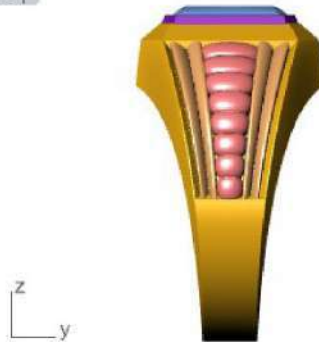

Diamond (3.52 spg) Set Material

Top ▾

Perspective ▾

Front ▾

Right ▾

GEM REPORTER

Total Gem Weight **2.93** Total Gem Count **1**

Update Save Report