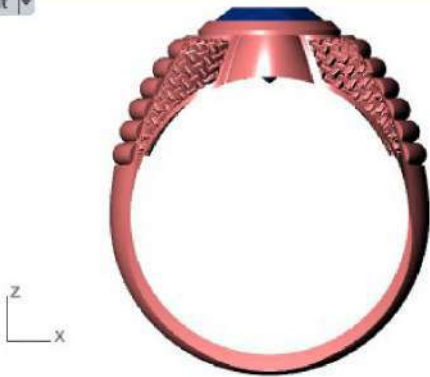

Update Save Report

	Oval	Diamond
	12.00 X 10.00	1 4.54tw <input type="button" value="▶"/>

Diamond (3.52 spg)

Top ▾

Perspective ▾

Front ▾

Right ▾

GEM REPORTER

Total Gem Weight **4.42** Total Gem Count **1**

Update Save Report

	Oval	Diamond
	13.00 X 11.00	1 4.42tw <input type="button" value="▶"/>

Diamond (3.52 spg)

Top ▾

Perspective ▾

Front ▾

Right ▾

GEM REPORTER

Total Gem Weight 3.37 Total Gem Count 1

Update Save Report

	Oval	Diamond
	11.00 X 9.00	1 3.37tw

Diamond (3.52 spg) Set Material

Top ▾

Perspective ▾

Front ▾