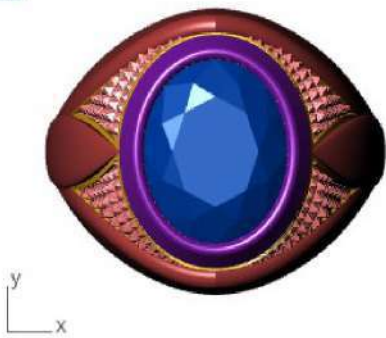

Top ▾

Perspective ▾

Front ▾

Right ▾

GEM REPORTER

Total Gem Weight **2.47** Total Gem Count **1**

Update Save Report

	Oval	Diamond
	11.16 X 8.72	1 2.47tw ▶

Diamond (3.52 spg)