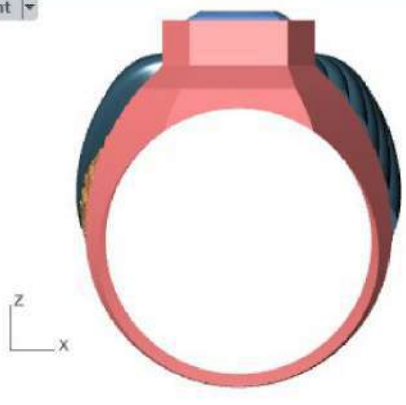

Update Save Report

	Round	Diamond
	1.50 X 1.50	14 0.18tw
	Oval	Diamond
	7.50 X 5.50	1 0.86tw

Diamond (3.52 spg) Set Material

Top ▾

Perspective ▾

Front ▾

Right ▾

GEM REPORTER

Total Gem Weight: 5.08 Total Gem Count: 1

Update Save Report

	Emerald	Diamond
	12.00 X 10.22	1 5.08tw

Diamond (3.52 spg) Set Material

Top ▾

Perspective ▾

Front ▾

Right ▾

GEM REPORTER

Total Gem Weight **5.68** Total Gem Count **1**

Update Save Report

	Radiant	Diamond
	11.50 X 9.50	1 5.68tw <input type="button" value="▶"/>

Diamond (3.52 spg)

Top

Perspective

Front