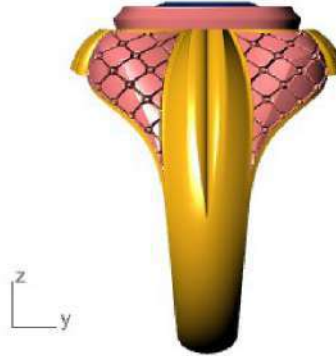

Perspective ▾

Front ▾

Right ▾

GEM REPORTER

Total Gem Weight **4.54** Total Gem Count **1**

Update Save Report

	Oval	Diamond
	12.00 X 10.00	1 4.54tw <input type="button" value="▶"/>

Diamond (3.52 spg)

Top ▾

Perspective ▾

Front ▾

Right ▾

GEM REPORTER

Total Gem Weight **5.39** Total Gem Count **1**

Update Save Report

	Cushion	Diamond
	12.00 X 9.00	1 5.39tw <input type="button" value="▶"/>

Diamond (3.52 spg)

Top ▾

Perspective ▾

Front ▾

Right ▾

GEM REPORTER

Total Gem Weight 3.37 Total Gem Count 1

Update Save Report