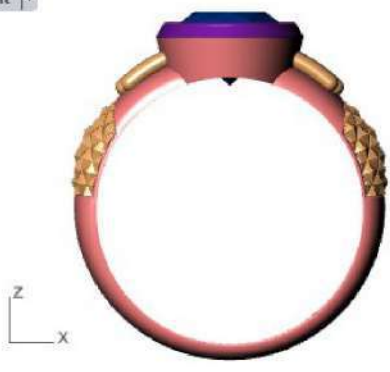

Top ▾

Perspective ▾

Front ▾

Right ▾

GEM REPORTER

Total Gem Weight: 3.71 Total Gem Count: 1

Update Save Report

	Oval	Diamond
	12.00 X 10.00	1 3.71tw

Diamond (3.52 spg) Set Material

Top ▾

Perspective ▾

Front ▾

Right ▾

GEM REPORTER

Total Gem Weight **3.71** Total Gem Count **1**

Update Save Report

	Oval	Diamond
	12.00 X 10.00	1 3.71tw <input type="button" value="▶"/>

Diamond (3.52 spg)

Top ▾

Perspective ▾

Front ▾

Right ▾

GEM REPORTER

Total Gem Weight: 6.40 Total Gem Count: 1

Update Save Report

	Emerald	Diamond
	13.00 X 11.00	1 6.40tw

Diamond [3.52 spg] Set Material

Top ▾

Perspective ▾

Front ▾

Right ▾

GEM REPORTER