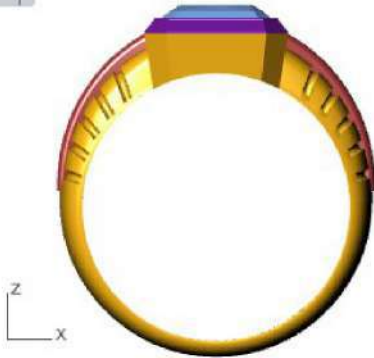

Total Gem Weight **5.15** Total Gem Count **1**

Update Save Report

	Radiant	Diamond
	11.00 X 9.00	1 5.15tw <input type="button" value="▶"/>

Diamond (3.52 spg)

Top ▾

Perspective ▾

Front ▾

Right ▾

GEM REPORTER

Total Gem Weight **5.15** Total Gem Count **1**

Update Save Report

	Radiant	Diamond
	11.00 X 9.00	1 5.15tw <input type="button" value="▶"/>

Diamond (3.52 spg)

Top ▾

Perspective ▾

Front ▾