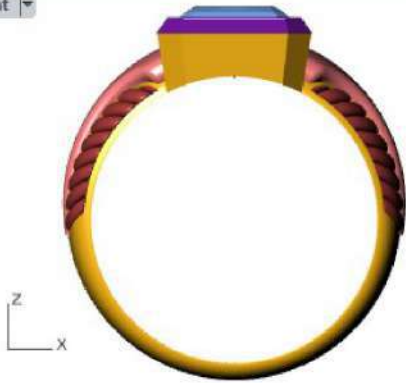

Front ▾

Right ▾