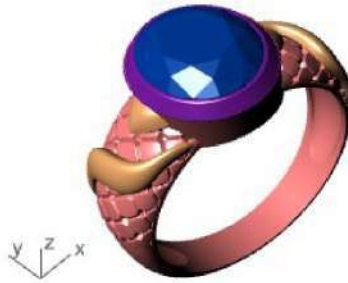

Update Save Report

	Oval	Diamond
	11.00 X 9.00	1 2.84tw <input type="button" value="▶"/>

Diamond (3.52 spg)

Top ▾

Perspective ▾

Front ▾

Right ▾

GEM REPORTER

Total Gem Weight 3.37 Total Gem Count 1

Update Save Report

	Oval	Diamond
	11.00 X 9.00	1 3.37tw

Diamond (3.52 spg) Set Material

Top ▾

Perspective ▾

Front ▾

Right ▾