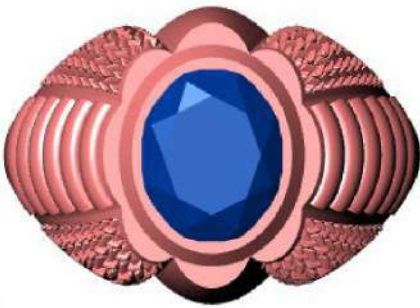

E.yzk 97

E.yzk 98

Top ▾

Perspective ▾

Front ▾

Right ▾

GEM REPORTER

Total Gem Weight **4.54** Total Gem Count **1**

Update Save Report

	Oval	Diamond
	12.00 X 10.00	1 4.54tw <input type="button" value="▶"/>

Diamond (3.52 spg)

Top ▾

Perspective ▾

Front ▾

Right ▾

GEM REPORTER

Total Gem Weight **4.42** Total Gem Count **1**

Update Save Report

	Oval	Diamond
	13.00 X 11.00	1 4.42tw <input type="button" value="▶"/>

Diamond (3.52 spg)

Top ▾

Perspective ▾

Front ▾

Right ▾