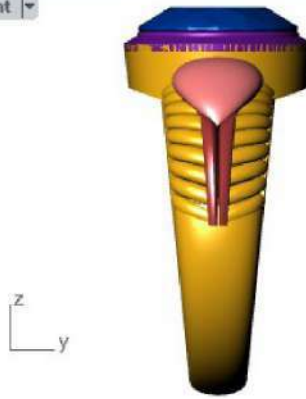

Update Save Report

	Oval	Diamond
	12.00 X 10.00	1 4.54tw <input type="button" value="▶"/>

Diamond (3.52 spg)

Top ▾

Perspective ▾

Front ▾

Right ▾

GEM REPORTER

Total Gem Weight: 4.42 Total Gem Count: 1

Update Save Report

	Oval	Diamond
	13.00 X 11.00	1 4.42tw

Diamond (3.52 spg) Set Material

Top ▾

Perspective ▾

Front ▾

Right ▾

GEM REPORTER

Total Gem Weight 3.37 Total Gem Count 1

Update Save Report

	Oval	Diamond
	11.00 X 9.00	1 3.37tw

Diamond (3.52 spg) Set Material

Top

Perspective

Front