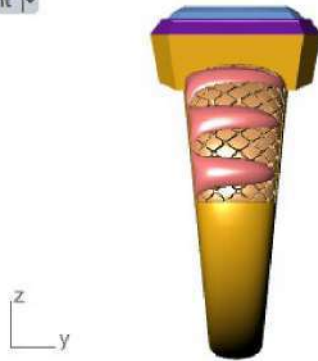

Update Save Report

	Radiant	Diamond
	10.00 X 8.00	1 4.40tw <input type="button" value="▶"/>

Diamond (3.52 spg)

Top ▾

Perspective ▾

Front ▾

Right ▾

GEM REPORTER

Total Gem Weight **5.15** Total Gem Count **1**

Update Save Report

	Radiant	Diamond
	11.00 X 9.00	1 5.15tw <input type="button" value="▶"/>

Diamond (3.52 spg)

Top ▾

Perspective ▾

Front ▾

Right ▾