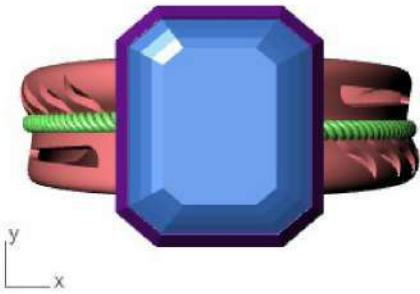

Top ▾

Perspective ▾

Front ▾

Right ▾

GEM REPORTER

Total Gem Weight: 6.40 Total Gem Count: 1

Update Save Report

	Emerald	Diamond
	13.00 X 11.00	1 6.40tw

Diamond [3.52 spg] Set Material