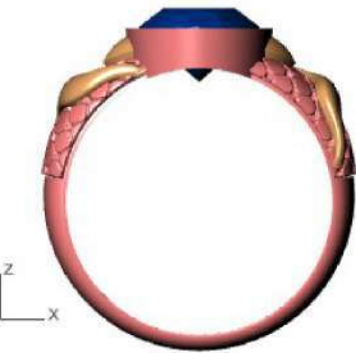

Top ▾

Perspective ▾

Front ▾

Right ▾

GEM REPORTER

Total Gem Weight **5.39** Total Gem Count **1**

Update Save Report

	Cushion	Diamond
	12.00 X 9.00	1 5.39tw <input type="button" value="▶"/>

Diamond (3.52 spg)

Top ▾

Perspective ▾

Front ▾

Right ▾

GEM REPORTER

Total Gem Weight 3.37 Total Gem Count 1

Update Save Report

	Oval	Diamond
	11.00 X 9.00	1 3.37tw

Diamond (3.52 spg) Set Material

Top ▾

Perspective ▾

Front ▾

Right ▾

GEM REPORTER

Total Gem Weight **2.84** Total Gem Count **1**

Update Save Report

	Oval	Diamond
	11.00 X 9.00	1 2.84tw <input type="button" value="▶"/>

Diamond (3.52 spg)

Top ▾

Perspective ▾

Front ▾

Right ▾

GEM REPORTER