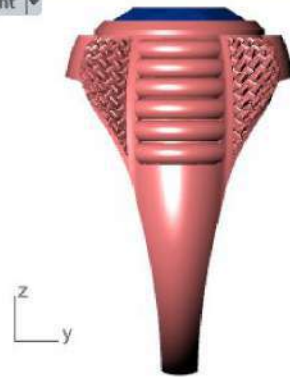

Update Save Report

	Oval	Diamond
	12.00 X 10.00	1 4.54tw <input type="button" value="▶"/>

Diamond (3.52 spg)

Top ▾

Perspective ▾

Front ▾

Right ▾

GEM REPORTER

Total Gem Weight **4.42** Total Gem Count **1**

Update Save Report

	Oval	Diamond
	13.00 X 11.00	1 4.42tw <input type="button" value="▶"/>

Diamond (3.52 spg)

Top ▾

Perspective ▾

Front ▾

Right ▾

GEM REPORTER

Total Gem Weight 3.37 Total Gem Count 1

Update Save Report

	Oval	Diamond
	11.00 X 9.00	1 3.37tw

Diamond (3.52 spg) Set Material

Top ▾

Perspective ▾

Front ▾