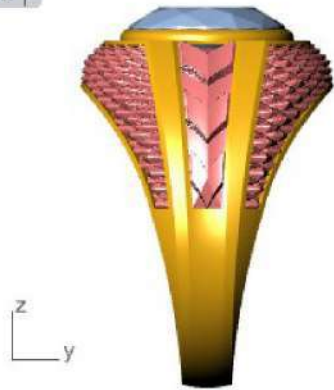

Right ▾

GEM REPORTER

Total Gem Weight **4.40** Total Gem Count **1**

Update Save Report

	Radiant	Diamond
	10.00 X 8.00	1 4.40tw <input type="button" value="▶"/>

Diamond (3.52 spg)

Top ▾

Perspective ▾

Front ▾

Right ▾

GEM REPORTER

Total Gem Weight **3.37** Total Gem Count **1**

Update Save Report

	Oval	Diamond
	11.00 X 9.00	1 3.37tw <input type="button" value="▶"/>

Diamond (3.52 spg)

Top ▾