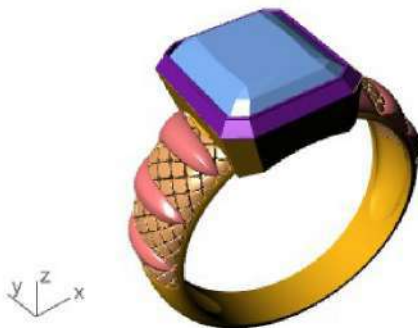

Update Save Report

	Radiant	Diamond
	10.00 X 8.00	1 4.40tw <input type="button" value="▶"/>

Diamond (3.52 spg)

Top ▾

Perspective ▾

Front ▾

Right ▾

GEM REPORTER