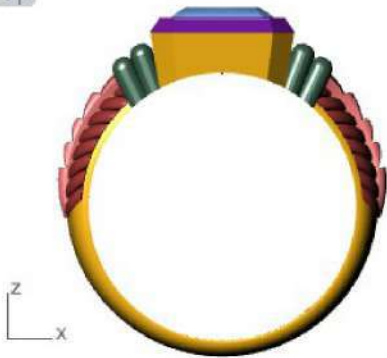

Top ▾

Perspective ▾

Front ▾

Right ▾

GEM REPORTER

Total Gem Weight **5.15** Total Gem Count **1**

Update Save Report

	Radiant	Diamond
	11.00 X 9.00	1 5.15tw ▶

Diamond (3.52 spg)