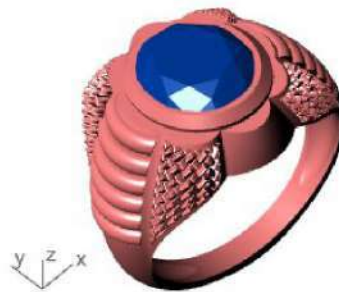

Update Save Report

	Oval	Diamond
	12.00 X 10.00	1 4.54tw <input type="button" value="▶"/>

Diamond (3.52 spg)

Top ▾

Perspective ▾

Front ▾

Right ▾

GEM REPORTER

Total Gem Weight **4.42** Total Gem Count **1**

Update Save Report

	Oval	Diamond
	13.00 X 11.00	1 4.42tw <input type="button" value="▶"/>

Diamond (3.52 spg)

Top ▾

Perspective ▾

Front ▾

Right ▾

GEM REPORTER

Total Gem Weight 3.37 Total Gem Count 1

Update Save Report

	Oval	Diamond
	11.00 X 9.00	1 3.37tw

Diamond (3.52 spg) Set Material

Top ▾

Perspective ▾

Front ▾