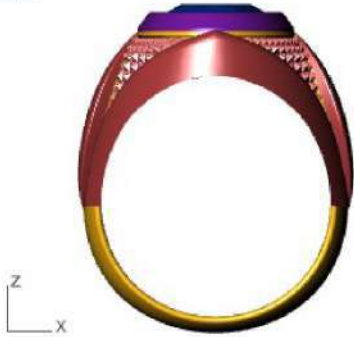

	Radiant	Diamond
	13.00 X 10.00	1 6.76tw

Diamond (3.52 spg) Set Material

Top ▾

Perspective ▾

Front ▾

Right ▾

GEM REPORTER

Total Gem Weight **2.47** Total Gem Count **1**

Update Save Report

	Oval	Diamond
	11.16 X 8.72	1 2.47tw <input type="button" value="▶"/>

Diamond (3.52 spg)

Top ▾

Perspective ▾

Front ▾

Right ▾

GEM REPORTER