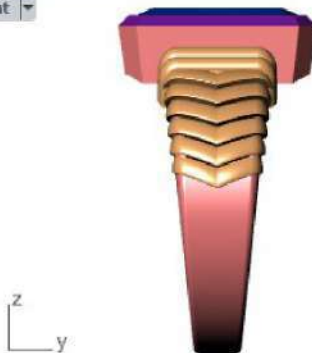

Total Gem Weight: 5.08 Total Gem Count: 1

Update Save Report

	Emerald	Diamond
	12.00 X 10.22	1 5.08tw

Diamond (3.52 spg) Set Material

Top ▾

Perspective ▾

Front ▾

Right ▾

GEM REPORTER

Total Gem Weight: 3.71 Total Gem Count: 1

Update Save Report

	Emerald	Diamond
	10.80 X 9.20	1 3.71tw

Diamond (3.52 spg) Set Material

Top ▾

Perspective ▾

Front ▾

Right ▾

GEM REPORTER

Total Gem Weight: 8.01 Total Gem Count: 1

Update Save Report

	Radiant	Diamond
	14.00 X 11.00	1 8.01tw

Diamond (3.52 spg) Set Material

Top ▾

Perspective ▾