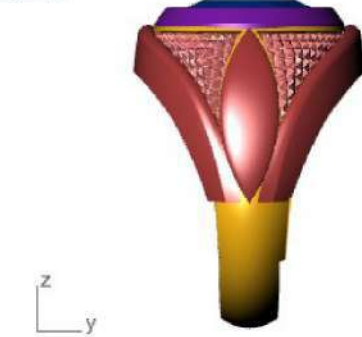

	Radiant	Diamond
	13.00 X 10.00	1 6.76tw

Diamond (3.52 spg) Set Material

Top ▾

Perspective ▾

Front ▾

Right ▾

GEM REPORTER

Total Gem Weight **2.47** Total Gem Count **1**

Update Save Report

	Oval	Diamond
	11.16 X 8.72	1 2.47tw <input type="button" value="▶"/>

Diamond (3.52 spg)

Top ▾

Perspective ▾

Front ▾

Right ▾

GEM REPORTER