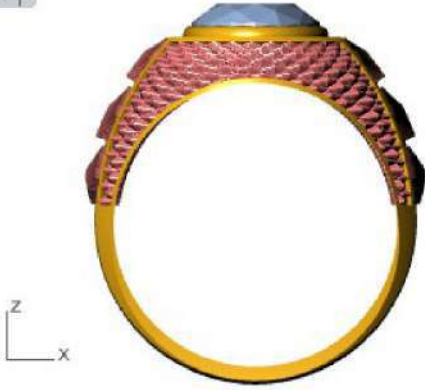

Right ▾

GEM REPORTER

Total Gem Weight **4.40** Total Gem Count **1**

Update Save Report

	Radiant	Diamond
	10.00 X 8.00	1 4.40tw <input type="button" value="▶"/>

Diamond (3.52 spg)

Top ▾

Perspective ▾

Front ▾

Right ▾

GEM REPORTER

Total Gem Weight **3.37** Total Gem Count **1**

Update Save Report

	Oval	Diamond
	11.00 X 9.00	1 3.37tw <input type="button" value="▶"/>

Diamond (3.52 spg)

Top ▾