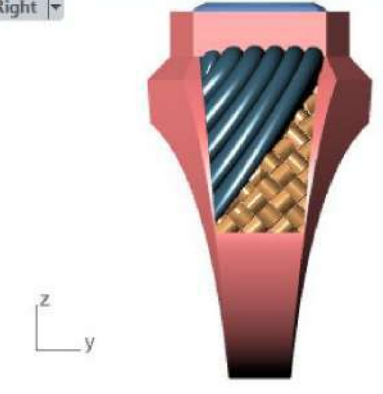

Total Gem Weight: 5.08 Total Gem Count: 1

Update Save Report

	Emerald	Diamond
	12.00 X 10.22	1 5.08tw

Diamond (3.52 spg) Set Material

Top ▾

Perspective ▾

Front ▾

Right ▾