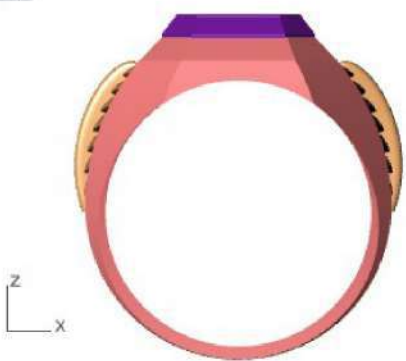

Update Save Report

	Oval	Diamond
	11.16 X 8.72	1 2.47tw <input type="button" value="▶"/>

Diamond (3.52 spg)

Top ▾

Perspective ▾

Front ▾

Right ▾

GEM REPORTER

Total Gem Weight: 5.08 Total Gem Count: 1

Update Save Report

	Emerald	Diamond
	12.00 X 10.22	1 5.08tw

Diamond (3.52 spg) Set Material

Top ▾

Perspective ▾

Front ▾

Right ▾