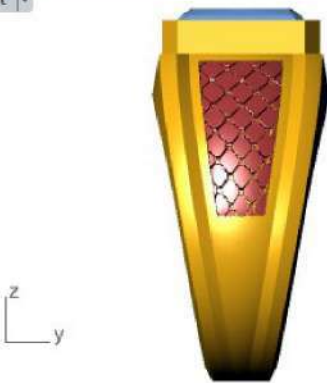

	Radiant	Diamond
	9.33 X 7.56	1 2.93tw <input type="button" value="▶"/>

Diamond (3.52 spg)

Top ▾

Perspective ▾

Front ▾

Right ▾

GEM REPORTER

Total Gem Weight **4.40** Total Gem Count **1**

Update Save Report

	Radiant	Diamond
	10.00 X 8.00	1 4.40tw <input type="button" value="▶"/>

Diamond (3.52 spg)

Top ▾

Perspective ▾

Front ▾

Right ▾

GEM REPORTER