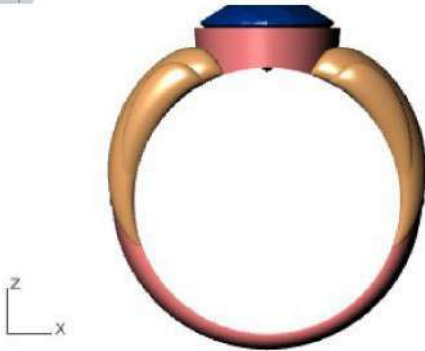

Diamond (3.52 spg)

Top ▾

Perspective ▾

Front ▾

Right ▾

GEM REPORTER

Total Gem Weight: 4.54 Total Gem Count: 1

Update Save Report

Update Save Report

	Oval	Diamond
	12.00 X 10.00	1 4.54tw <input type="button" value="▶"/>

Diamond (3.52 spg)

Top ▾

Perspective ▾

Front ▾

Right ▾

GEM REPORTER