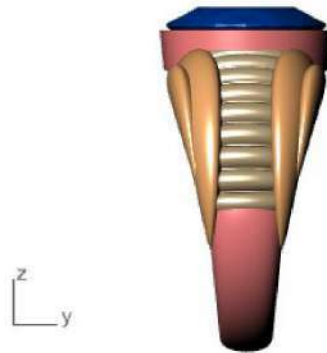

Diamond (3.52 spg)

Top ▾

Perspective ▾

Front ▾

Right ▾

GEM REPORTER

Total Gem Weight: 4.54 Total Gem Count: 1

Update Save Report