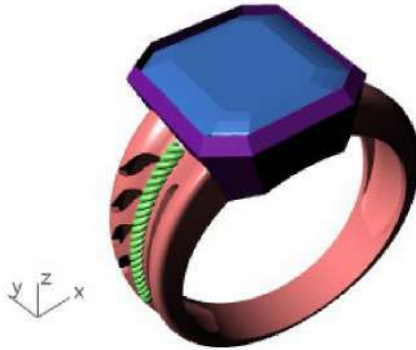

Perspective ▾