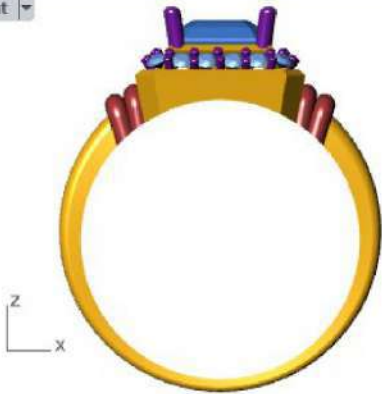

Right

GEM REPORTER

Total Gem Weight: 4.30 Total Gem Count: 1

Update Save Report

	Emerald	Diamond
	12.00 X 10.00	1 4.30tw

Diamond (3.52 spg) Set Material

Top ▾

Perspective ▾

Front ▾

Right ▾

GEM REPORTER

Total Gem Weight: 5.16 Total Gem Count: 1

Update [▶] Save Report [▶]

	Oval	Diamond
	14.50 X 11.50	1 5.16tw [▶]

Diamond (3.52 spg) [▾] Set Material [▶]

Top ▾

Perspective ▾

Front ▾

Right ▾

GEM REPORTER

Total Gem Weight **3.56** Total Gem Count **23**

Update Save Report

	Round	Diamond	
	1.70 X 1.70	22	0.41tw <input type="button" value="▶"/>
	Emerald	Diamond	
	9.00 X 7.00	1	3.15tw <input type="button" value="▶"/>