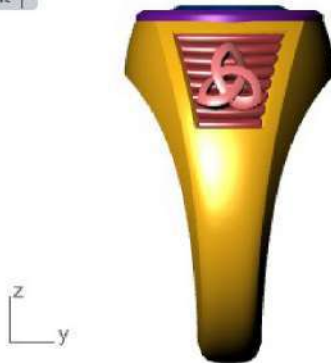

Update Save Report

	Emerald	Diamond
	13.00 X 11.00	1 6.40tw

Diamond [3.52 spg] Set Material

Top ▾

Perspective ▾

Front ▾

Right ▾

GEM REPORTER

Total Gem Weight 2.60 Total Gem Count 1

Update Save Report

	Oval	Diamond
	11.40 X 9.01	1 2.60tw

Diamond (3.52 spg) Set Material

Top ▾

Perspective ▾

Front ▾

Right ▾

GEM REPORTER

Total Gem Weight **3.84** Total Gem Count **1**

Update Save Report

	Oval	Diamond
	12.44 X 10.44	1 3.84tw <input type="button" value="▶"/>

Diamond [3.52 spg]

Top ▾

Perspective ▾

Front ▾