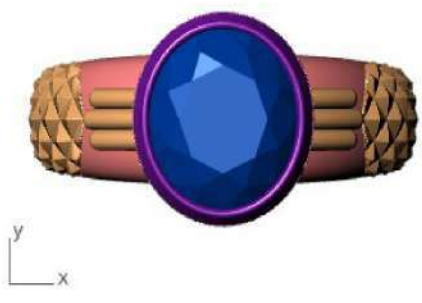

Top ▾

Perspective ▾

Front ▾

Right ▾

GEM REPORTER

Total Gem Weight **3.71** Total Gem Count **1**

Update Save Report

	Oval	Diamond
	12.00 X 10.00	1 3.71tw ▶

Diamond (3.52 spg)