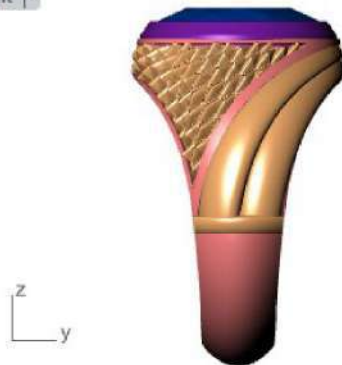

Front ▾

Right ▾

GEM REPORTER

Total Gem Weight **3.71** Total Gem Count **1**

Update Save Report

	Oval	Diamond
	12.00 X 10.00	1 3.71tw

Diamond (3.52 spg) Set Material

Top ▾

Perspective ▾

Front ▾

Right ▾

GEM REPORTER

Total Gem Weight **4.42** Total Gem Count **1**

Update Save Report

	Oval	Diamond
	13.00 X 11.00	1 4.42tw <input type="button" value="▶"/>

Diamond (3.52 spg)