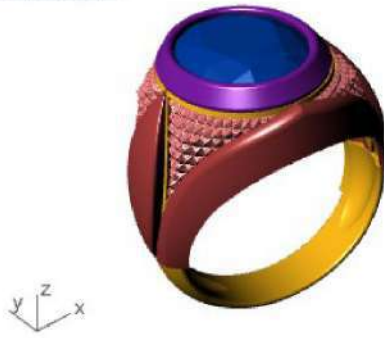

Perspective ▾

Front ▾

Right ▾

GEM REPORTER

Total Gem Weight **3.56** Total Gem Count **23**

Update Save Report

	Round	Diamond	
	1.70 X 1.70	22	0.41tw <input type="button" value="▶"/>
	Emerald	Diamond	
	9.00 X 7.00	1	3.15tw <input type="button" value="▶"/>

Diamond [3.52 spg]

Top ▾

Perspective ▾

Front ▾

Right ▾

GEM REPORTER

Total Gem Weight: 6.76 Total Gem Count: 1

Update Save Report

	Radiant	Diamond
	13.00 X 10.00	1 6.76tw

Diamond (3.52 spg) Set Material

Top ▾

Perspective ▾

Front ▾

Right ▾

GEM REPORTER

Total Gem Weight **2.47** Total Gem Count **1**

Update Save Report

	Oval	Diamond
	11.16 X 8.72	1 2.47tw <input type="button" value="▶"/>

Diamond (3.52 spg)

Top ▾

Perspective ▾

Front ▾

Right ▾

GEM REPORTER