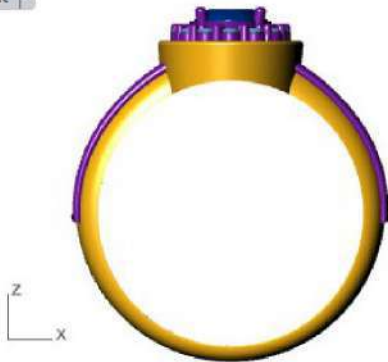

Diamond (3.52 spg)

Top ▾

Perspective ▾

Front ▾

Right ▾

GEM REPORTER

Total Gem Weight **3.23** Total Gem Count **1**

Update Save Report

	Oval	Diamond
	11.00 X 9.50	1 3.23tw <input type="button" value="▶"/>

Diamond (3.52 spg)

Top ▾

Perspective ▾

Front ▾

Right ▾

GEM REPORTER

Total Gem Weight: 1.04 Total Gem Count: 15

Update Save Report

	Round	Diamond
	1.50 X 1.50	14 0.18tw
	Oval	Diamond
	7.50 X 5.50	1 0.86tw

Diamond (3.52 spg) Set Material

Top ▾

Perspective ▾

Front ▾

Right ▾

GEM REPORTER