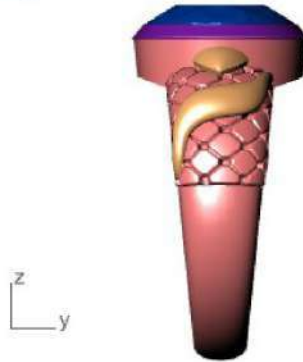

	Oval	Diamond
	11.00 X 9.00	1 3.37tw

Diamond (3.52 spg) Set Material

Top ▾

Perspective ▾

Front ▾

Right ▾

GEM REPORTER

Total Gem Weight **2.84** Total Gem Count **1**

Update Save Report

	Oval	Diamond
	11.00 X 9.00	1 2.84tw <input type="button" value="▶"/>

Diamond (3.52 spg)

Top ▾

Perspective ▾

Front ▾

Right ▾

GEM REPORTER

Total Gem Weight 3.37 Total Gem Count 1

Update Save Report

	Oval	Diamond
	11.00 X 9.00	1 3.37tw

Diamond (3.52 spg) Set Material

Top ▾

Perspective ▾

Front ▾

Right ▾