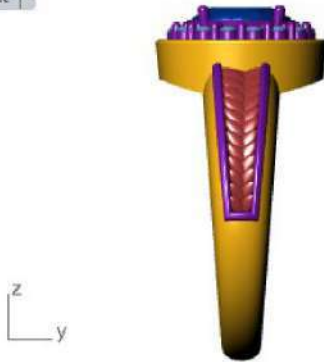

Diamond (3.52 spg)

Top ▾

Perspective ▾

Front ▾

Right ▾

GEM REPORTER

Total Gem Weight **3.23** Total Gem Count **1**

Update Save Report

	Oval	Diamond
	11.00 X 9.50	1 3.23tw <input type="button" value="▶"/>

Diamond (3.52 spg)

Top ▾

Perspective ▾

Front ▾

Right ▾

GEM REPORTER

Total Gem Weight: 1.04 Total Gem Count: 15

Update Save Report

	Round	Diamond
	1.50 X 1.50	14 0.18tw
	Oval	Diamond
	7.50 X 5.50	1 0.86tw

Diamond (3.52 spg) Set Material

Top ▾

Perspective ▾

Front ▾

Right ▾

GEM REPORTER