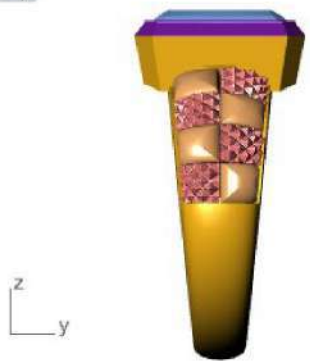

Top ▾

Perspective ▾

Front ▾

Right ▾

GEM REPORTER

Total Gem Weight: 5.15 Total Gem Count: 1

Update Save Report

	Radiant	Diamond
	11.00 X 9.00	1 5.15tw