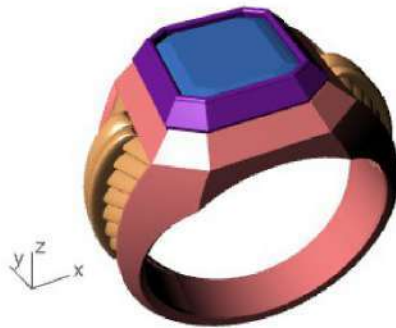

Update Save Report

	Oval	Diamond
	11.16 X 8.72	1 2.47tw <input type="button" value="▶"/>

Diamond (3.52 spg)

Top ▾

Perspective ▾

Front ▾

Right ▾

GEM REPORTER

Total Gem Weight: 5.08 Total Gem Count: 1

Update Save Report

	Emerald	Diamond
	12.00 X 10.22	1 5.08tw

Diamond (3.52 spg) Set Material

Top ▾

Perspective ▾

Front ▾

Right ▾