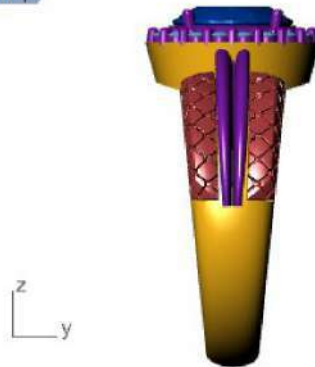

Total Gem Weight 3.37 Total Gem Count 1

Update Save Report

	Oval	Diamond
	11.00 X 9.00	1 3.37tw

Diamond (3.52 spg) Set Material

Top ▾

Perspective ▾

Front ▾

Right ▾

GEM REPORTER

Total Gem Weight: 3.37 Total Gem Count: 1

Update Save Report

	Oval	Diamond
	11.00 X 9.00	1 3.37tw

Diamond (3.52 spg) Set Material

Top ▾

Perspective ▾

Front ▾

Right ▾

GEM REPORTER

Total Gem Weight **1.95** Total Gem Count **19**

Update Save Report

	Oval	Diamond
	9.00 X 7.00	1 1.67tw <input type="button" value="▶"/>
	Round	Diamond
	1.60 X 1.60	18 0.28tw <input type="button" value="▶"/>