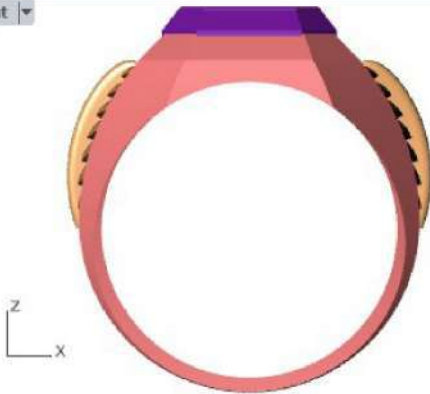

Update Save Report

	Oval	Diamond
	11.16 X 8.72	1 2.47tw <input type="button" value="▶"/>

Diamond (3.52 spg)

Top ▾

Perspective ▾

Front ▾

Right ▾

GEM REPORTER

Total Gem Weight: 5.08 Total Gem Count: 1

Update Save Report

	Emerald	Diamond
	12.00 X 10.22	1 5.08tw

Diamond (3.52 spg) Set Material

Top ▾

Perspective ▾

Front ▾

Right ▾

GEM REPORTER

Total Gem Weight: 3.71 Total Gem Count: 1

Update Save Report

	Emerald	Diamond
	10.80 X 9.20	1 3.71tw

Diamond (3.52 spg) Set Material

Top ▾

Perspective ▾

Front ▾