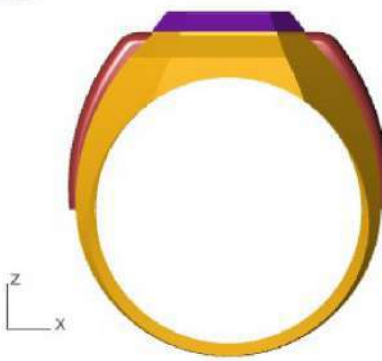

	Oval	Diamond
	11.00 X 9.50	1 3.23tw <input type="button" value="▶"/>

Diamond (3.52 spg)

Top ▾

Perspective ▾

Front ▾

Right ▾

GEM REPORTER

Total Gem Weight: 1.04 Total Gem Count: 15

Update Save Report

	Round	Diamond
	1.50 X 1.50	14 0.18tw
	Oval	Diamond
	7.50 X 5.50	1 0.86tw

Diamond (3.52 spg) Set Material

Top ▾

Perspective ▾

Front ▾

Right ▾

GEM REPORTER

Total Gem Weight: 5.08 Total Gem Count: 1

Update Save Report

	Emerald	Diamond
	12.00 X 10.22	1 5.08tw

Diamond (3.52 spg) Set Material

Top ▾

Perspective ▾

Front ▾

Right ▾