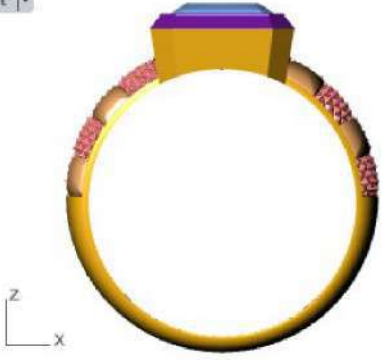

Top ▾

Perspective ▾

Front ▾

Right ▾

GEM REPORTER

Total Gem Weight: 5.15   Total Gem Count: 1

Update   Save Report

	Radiant	Diamond
	11.00 X 9.00	1 5.15tw

Diamond (3.52 spg)   Set Material