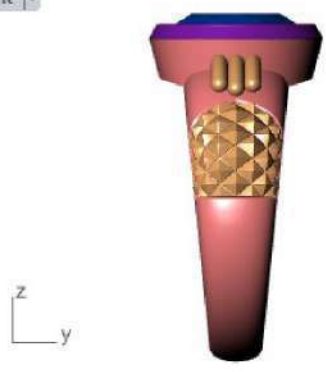

Top ▾

Perspective ▾

Front ▾

Right ▾

GEM REPORTER

Total Gem Weight: 3.71 Total Gem Count: 1

Update Save Report

	Oval	Diamond
	12.00 X 10.00	1 3.71tw

Diamond (3.52 spg) Set Material

Top ▾

Perspective ▾

Front ▾

Right ▾

GEM REPORTER

Total Gem Weight **3.71** Total Gem Count **1**

Update Save Report

	Oval	Diamond
	12.00 X 10.00	1 3.71tw <input type="button" value="▶"/>

Diamond (3.52 spg)

Top ▾

Perspective ▾

Front ▾

Right ▾

GEM REPORTER

Total Gem Weight: 6.40 Total Gem Count: 1

Update Save Report

	Emerald	Diamond
	13.00 X 11.00	1 6.40tw

Diamond [3.52 spg] Set Material

Top ▾

Perspective ▾

Front ▾

Right ▾

GEM REPORTER