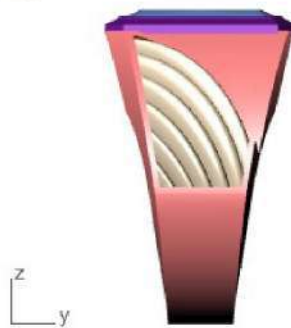

Top ▾

Perspective ▾

Front ▾

Right ▾

GEM REPORTER

Total Gem Weight: 6.76   Total Gem Count: 1

Update [green arrow]   Save Report [green arrow]

	Radiant		Diamond
	13.00 X 10.00	1	6.76tw [green arrow]

Diamond (3.52 spg) [dropdown]   Set Material [green arrow]