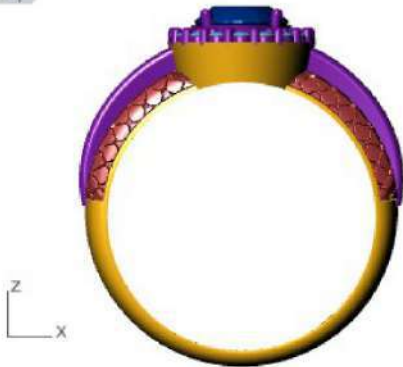

Update Save Report

	Oval	Diamond
	11.00 X 9.00	1 2.84tw <input type="button" value="▶"/>

Diamond (3.52 spg)

Top ▾

Perspective ▾

Front ▾

Right ▾

GEM REPORTER

Total Gem Weight 3.37 Total Gem Count 1

Update Save Report

	Oval	Diamond
	11.00 X 9.00	1 3.37tw

Diamond (3.52 spg) Set Material

Top ▾

Perspective ▾

Front ▾

Right ▾

GEM REPORTER

Total Gem Weight: 3.37 Total Gem Count: 1

Update Save Report

	Oval	Diamond
	11.00 X 9.00	1 3.37tw

Diamond (3.52 spg) Set Material

Top ▾

Perspective ▾

Front ▾

Right ▾

GEM REPORTER

Total Gem Weight **1.95** Total Gem Count **19**

Update Save Report

	Oval	Diamond
	9.00 X 7.00	1 1.67tw <input type="button" value="▶"/>
	Round	Diamond
	1.60 X 1.60	18 0.28tw <input type="button" value="▶"/>