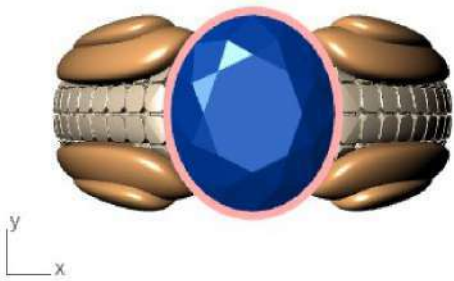

Right ▾

GEM REPORTER

Total Gem Weight **1.95** Total Gem Count **19**

Update Save Report

	Oval	Diamond
	9.00 X 7.00	1 1.67tw <input type="button" value="▶"/>
	Round	Diamond
	1.60 X 1.60	18 0.28tw <input type="button" value="▶"/>

Diamond (3.52 spg)

Top ▾

Perspective ▾

Front ▾

Right ▾

GEM REPORTER

Total Gem Weight: 4.54 Total Gem Count: 1

Update Save Report

	Oval	Diamond
	12.00 X 10.00	1 4.54tw

Diamond (3.52 spg) Set Material

Top ▾

Perspective ▾

Front ▾

Right ▾

GEM REPORTER

Total Gem Weight **4.54** Total Gem Count **1**

Update Save Report

	Oval	Diamond
	12.00 X 10.00	1 4.54tw <input type="button" value="▶"/>

Diamond (3.52 spg)

Top ▾

Perspective ▾

Front ▾

Right ▾

GEM REPORTER