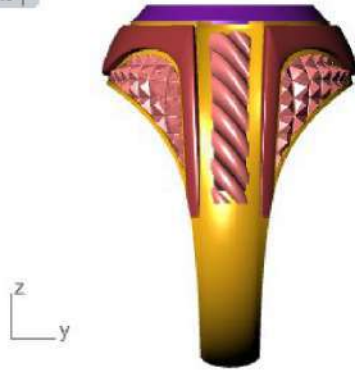

Update Save Report

	Emerald	Diamond
	13.00 X 11.00	1 6.40tw

Diamond [3.52 spg] Set Material

Top ▾

Perspective ▾

Front ▾

Right ▾

GEM REPORTER