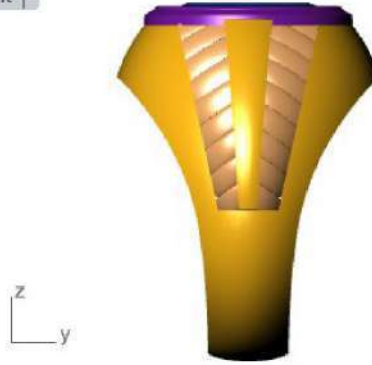

Top ▾

Perspective ▾

Front ▾

Right ▾

GEM REPORTER

Total Gem Weight: 5.57 Total Gem Count: 1

Update Save Report

	Oval	Diamond
	15.00 X 12.00	1 5.57tw

Diamond (3.52 spg) Set Material