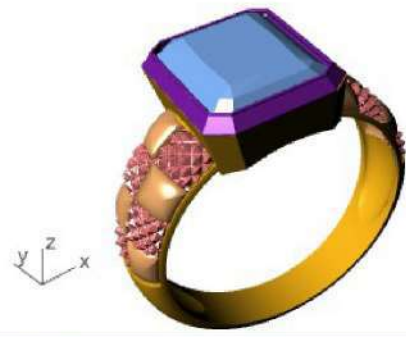

Perspective ▾