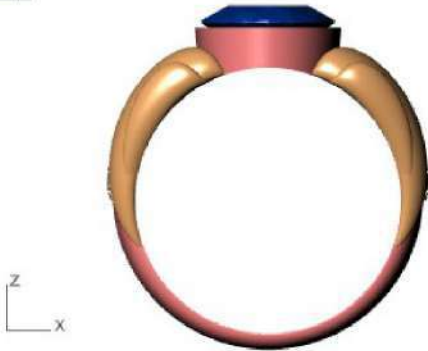

	Oval	Diamond
	12.00 X 10.00	1 4.54tw

Diamond (3.52 spg) Set Material

Top ▾

Perspective ▾

Front ▾

Right ▾

GEM REPORTER

Total Gem Weight **4.54** Total Gem Count **1**

Update Save Report

	Oval	Diamond
	12.00 X 10.00	1 4.54tw <input type="button" value="▶"/>

Diamond (3.52 spg)

Top ▾

Perspective ▾

Front ▾

Right ▾

GEM REPORTER