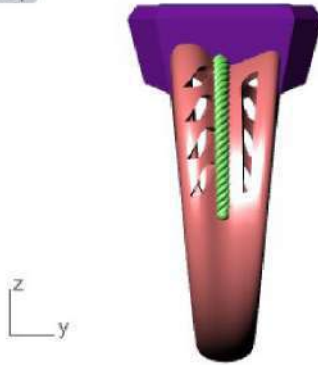

	Oval	Diamond
	12.00 X 10.00	1 3.71tw <input type="button" value="▶"/>

Diamond (3.52 spg)

Top ▾

Perspective ▾

Front ▾

Right ▾

GEM REPORTER

Total Gem Weight: 6.40 Total Gem Count: 1