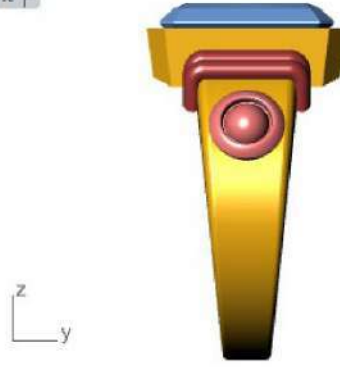

Diamond [3.52 spg]

Top ▾

Perspective ▾

Front ▾

Right ▾

GEM REPORTER

Total Gem Weight: 6.76 Total Gem Count: 1

Update Save Report