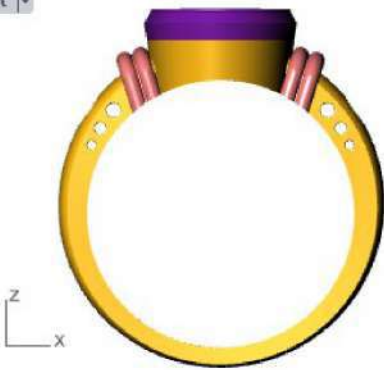

Perspective ▾

Front ▾

Right ▾

GEM REPORTER

Total Gem Weight **5.15** Total Gem Count **1**

Update Save Report

	Radiant	Diamond
	11.00 X 9.00	1 5.15tw <input type="button" value="▶"/>

Diamond (3.52 spg)

Top ▾

Perspective ▾

Front ▾

Right ▾

GEM REPORTER

Total Gem Weight: 3.71 Total Gem Count: 1

Update Save Report

	Oval	Diamond
	12.00 X 10.00	1 3.71tw