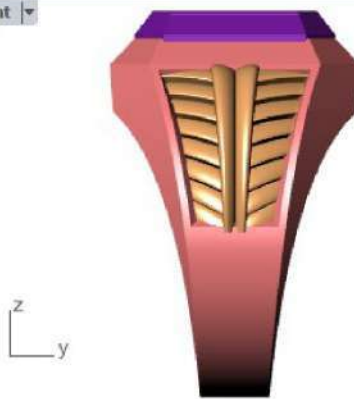

Update Save Report

	Oval	Diamond
	11.16 X 8.72	1 2.47tw <input type="button" value="▶"/>

Diamond (3.52 spg)

Top ▾

Perspective ▾

Front ▾

Right ▾

GEM REPORTER

Total Gem Weight: 5.08 Total Gem Count: 1

Update Save Report

	Emerald	Diamond
	12.00 X 10.22	1 5.08tw

Diamond (3.52 spg) Set Material

Top ▾

Perspective ▾

Front ▾

Right ▾