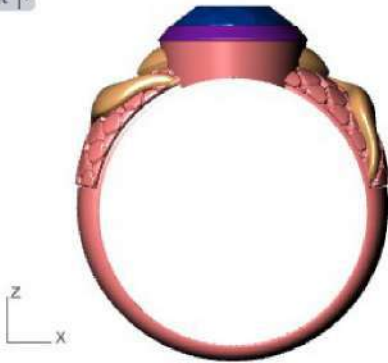

	Oval	Diamond
	11.00 X 9.00	1 3.37tw

Diamond (3.52 spg) Set Material

Top ▾

Perspective ▾

Front ▾

Right ▾

GEM REPORTER

Total Gem Weight **2.84** Total Gem Count **1**

Update Save Report

	Oval	Diamond
	11.00 X 9.00	1 2.84tw <input type="button" value="▶"/>

Diamond (3.52 spg)

Top ▾

Perspective ▾

Front ▾

Right ▾

GEM REPORTER

Total Gem Weight 3.37 Total Gem Count 1

Update Save Report

	Oval	Diamond
	11.00 X 9.00	1 3.37tw

Diamond (3.52 spg) Set Material

Top ▾

Perspective ▾

Front ▾

Right ▾