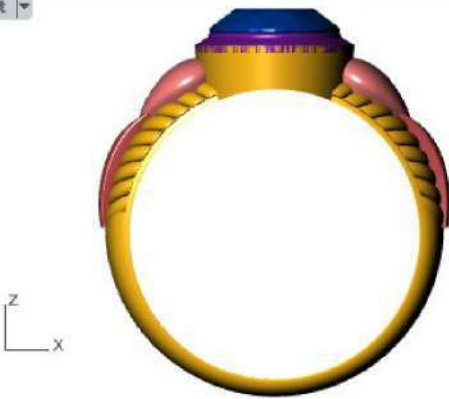

Update Save Report

	Oval	Diamond
	12.00 X 10.00	1 4.54tw <input type="button" value="▶"/>

Diamond (3.52 spg)

Top ▾

Perspective ▾

Front ▾

Right ▾

GEM REPORTER

Total Gem Weight: 4.42 Total Gem Count: 1

Update Save Report

	Oval	Diamond
	13.00 X 11.00	1 4.42tw

Diamond (3.52 spg) Set Material

Top ▾

Perspective ▾

Front ▾

Right ▾

GEM REPORTER

Total Gem Weight 3.37 Total Gem Count 1

Update Save Report

	Oval	Diamond
	11.00 X 9.00	1 3.37tw

Diamond (3.52 spg) Set Material

Top

Perspective

Front