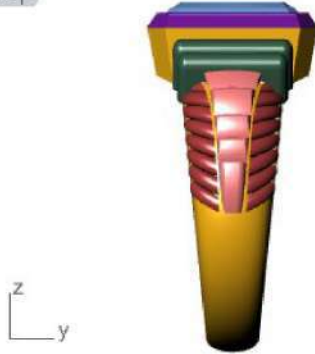

Top ▾

Perspective ▾

Front ▾

Right ▾

GEM REPORTER

Total Gem Weight **5.15** Total Gem Count **1**

Update Save Report

	Radiant	Diamond
	11.00 X 9.00	1 5.15tw ▶

Diamond (3.52 spg)