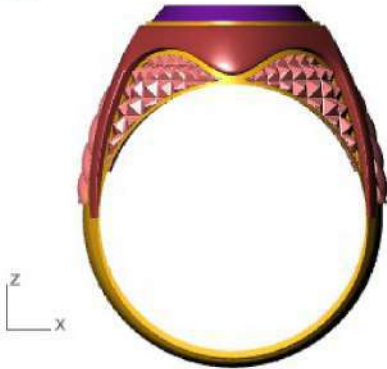

	Oval	Diamond
	12.00 X 10.00	1 3.71tw <input type="button" value="▶"/>

Diamond (3.52 spg)

Top ▾

Perspective ▾

Front ▾

Right ▾

GEM REPORTER

Total Gem Weight: 6.40 Total Gem Count: 1

Update Save Report

	Emerald	Diamond
	13.00 X 11.00	1 6.40tw

Diamond [3.52 spg] Set Material

Top ▾

Perspective ▾

Front ▾

Right ▾

GEM REPORTER

Total Gem Weight 2.60 Total Gem Count 1

Update Save Report

	Oval	Diamond
	11.40 X 9.01	1 2.60tw

Diamond (3.52 spg) Set Material

Top ▾

Perspective ▾

Front ▾

Right ▾