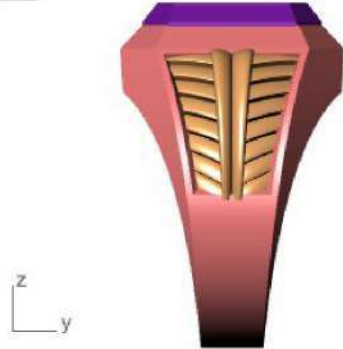

Update Save Report

	Oval	Diamond
	11.16 X 8.72	1 2.47tw <input type="button" value="▶"/>

Diamond (3.52 spg)

Top ▾

Perspective ▾

Front ▾

Right ▾

GEM REPORTER