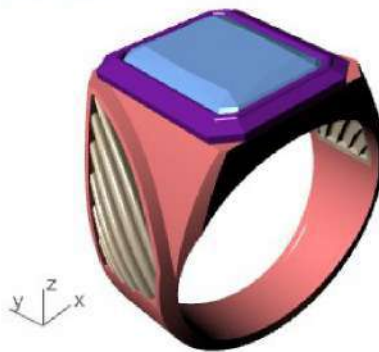

Perspective ▾