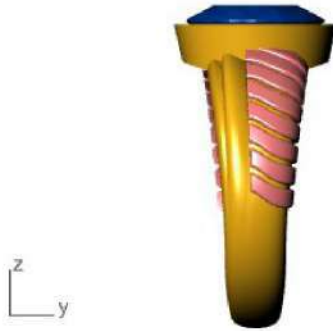

	Oval	Diamond
	11.00 X 9.00	1 3.37tw

Diamond (3.52 spg) Set Material

Top ▾

Perspective ▾

Front ▾

Right ▾

GEM REPORTER

Total Gem Weight **2.84** Total Gem Count **1**

Update Save Report

	Oval	Diamond
	11.00 X 9.00	1 2.84tw <input type="button" value="▶"/>

Diamond (3.52 spg)

Top ▾

Perspective ▾

Front ▾

Right ▾

GEM REPORTER